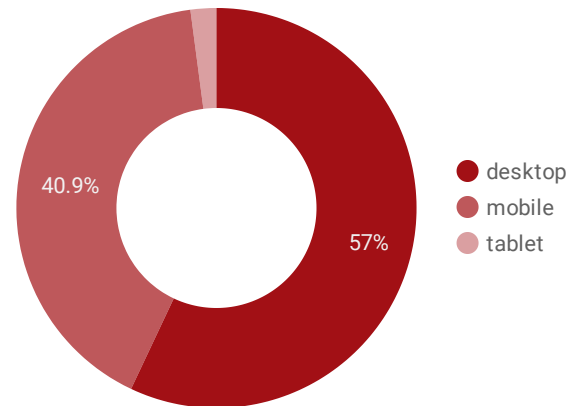

Top Pages

	Landing Page	Sessions	Pageviews
1.	/	156	~1500
2.	/members/louis-cafe/	86	~400
3.	/members/fall-festival/	99	~450
4.	/news/page/2/	112	~500
5.	/members/louis-cafe/tab/menu/	86	~400
6.	/event/2022-rose-hill-fall-festival/	62	~300
7.	/events/	33	~150
8.	/members/rose-hill-reporter/	38	~180
9.	/members/red-line-auto-repair-llc/	30	~150
10.	/business-directory/	15	~80