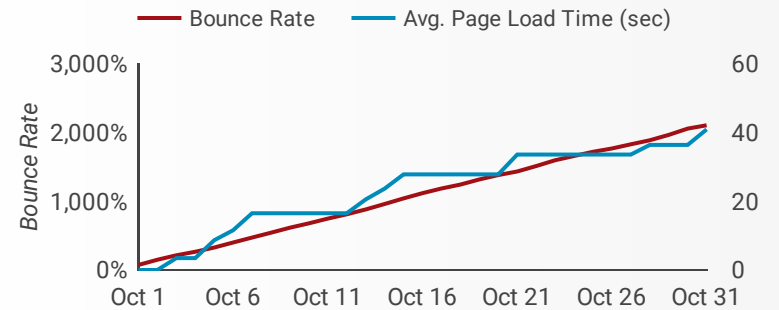

New Users

999.0

↑ 8.7%

Site Health

by Bounce Rate, Avg. Session Duration & Page Load Time

Bounce Rate

67.8%

↓ -5.4%

Session Duration

01:09

↑ 10.0%

Page Load Time

4.0

↓ -47.4%

Traffic by Channel

Device Performance