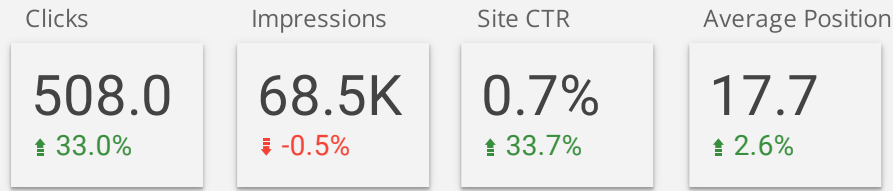

Search Terms & Clicks

by Clicks, Site CTR, Impressions & Average Position