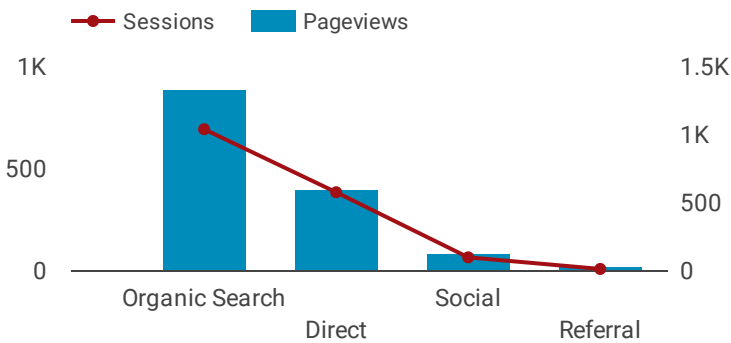

New Users

999.0

↑ 8.7%

Site Health

by Bounce Rate, Avg. Session Duration & Page Load Time

Bounce Rate

67.8%

↓ -5.4%

Session Duration

01:09

↑ 10.0%

Page Load Time

4.0

↓ -47.4%

Traffic by Channel

Device Performance

Top Pages

	Landing Page	Sessions	Pageviews
1.	/	156	~1500
2.	/members/louis-cafe/	86	~400
3.	/members/fall-festival/	99	~450
4.	/news/page/2/	112	~500
5.	/members/louis-cafe/tab/menu/	86	~400
6.	/event/2022-rose-hill-fall-festival/	62	~300
7.	/events/	33	~150
8.	/members/rose-hill-reporter/	38	~180
9.	/members/red-line-auto-repair-llc/	30	~150
10.	/business-directory/	15	~80