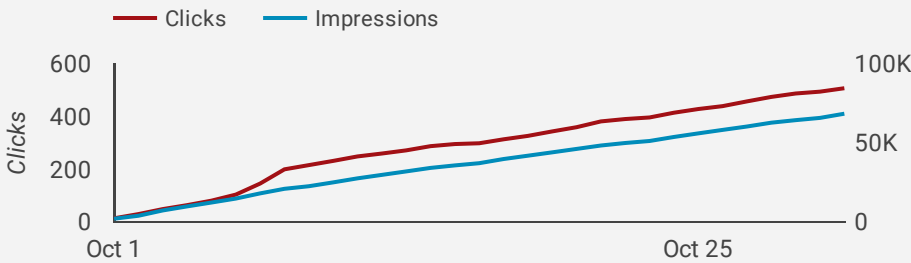

Search Terms & Clicks

by Clicks, Site CTR, Impressions & Average Position