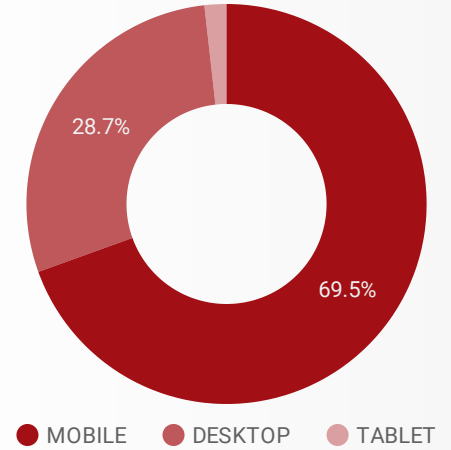

Top Pages

	Landing Page	Sessions	Pageviews
1.	/	156	~1500
2.	/members/louis-cafe/	86	~400
3.	/members/fall-festival/	99	~450
4.	/news/page/2/	112	~500
5.	/members/louis-cafe/tab/menu/	86	~400
6.	/event/2022-rose-hill-fall-festival/	62	~300
7.	/events/	33	~150
8.	/members/rose-hill-reporter/	38	~180
9.	/members/red-line-auto-repair-llc/	30	~150
10.	/business-directory/	15	~80

Search Terms & Clicks

by Clicks, Site CTR, Impressions & Average Position

Device Usage

by Clicks

	Query	Clicks	Site CTR	Impressions	Average Position
1.	rose hill chamber of commerce	31	77.5%	40	1
2.	louis rose hill cafe menu	24	10.86%	221	2.93
3.	rose hill fall festival	23	2.61%	881	3.91
4.	truly amazing catering	10	55.56%	18	1
5.	rose hill reporter	8	40%	20	1.5
6.	louis cafe	8	5.33%	150	7.93
7.	louis cafe rose hill	6	6%	100	4
8.	louies cafe	5	3.33%	150	11.13
9.	rose hill senior center	5	7.04%	71	6.61
10.	rose hill fall festival 2022	4	2.88%	139	4.27
11.	rose hill fall fest	4	8.89%	45	4
12.	rose hill kansas	4	0.76%	528	7.9
13.	rose hill ks	4	0.39%	1,028	8.7
14.	rosehill fall festival 2022	3	3.41%	88	4.89
15.	louis cafe menu	3	11.11%	27	7.96
16.	rose hill vet	3	1.24%	241	7.74
17.	rose hill, ks	3	2.83%	106	7.12
18.	alpha lawn care	3	30%	10	11.1
19.	louis rose hill cafe	3	1.78%	169	4.61
20.	rose hill newspaper	2	50%	4	1