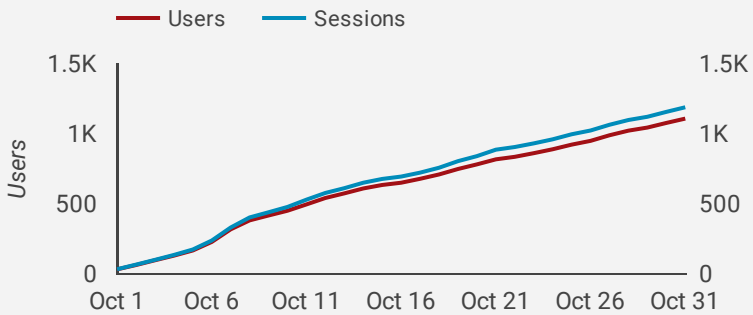

Users & Sessions

by Users, Sessions & Avg. Sessions Duration

Users

1.0K

↑ 8.2%

Sessions

1.2K

↑ 10.2%

New Users

999.0

↑ 8.7%

Site Health

by Bounce Rate, Avg. Session Duration & Page Load Time

Bounce Rate

67.8%

↓ -5.4%

Session Duration

01:09

↑ 10.0%

Page Load Time

4.0

↓ -47.4%

Traffic by Channel

Device Performance