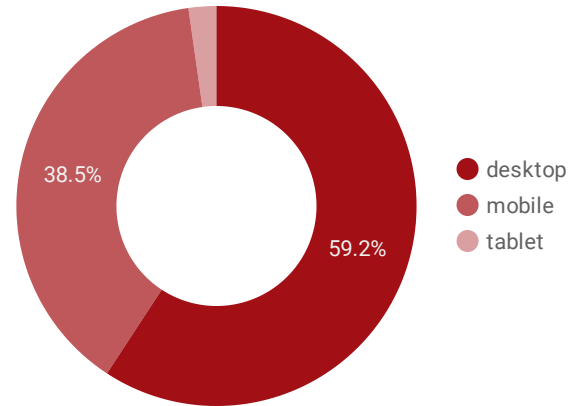

Top Pages

	Landing Page	Sessions	Pageviews
1.	/	132	~1100
2.	/members/louis-cafe/tab/menu/	103	~400
3.	/members/louis-cafe/	68	~300
4.	/members/rose-hill-reporter/	43	~200
5.	/login/	23	~100
6.	/news/page/2/	81	~300
7.	/events/	42	~200
8.	/members/red-line-auto-repair-llc/	29	~100
9.	/members/fall-festival/	33	~100
10.	/members/rose-hill-senior-center-2/	18	~50