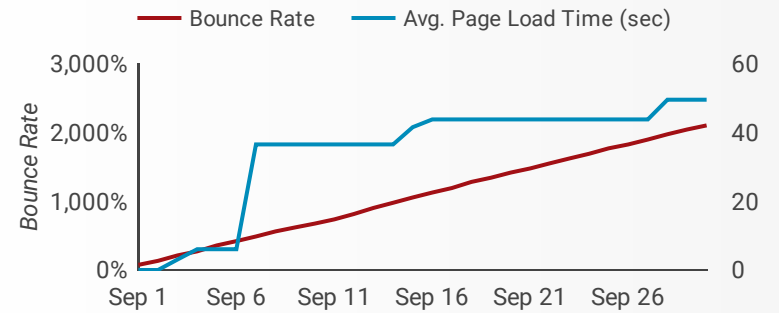

New Users

919.0

↑ 9.4%

Site Health

by Bounce Rate, Avg. Session Duration & Page Load Time

Bounce Rate

71.7%

↑ 10.2%

Session Duration

01:02

↓ -26.5%

Page Load Time

7.5

↓ -12.3%

Traffic by Channel

Device Performance