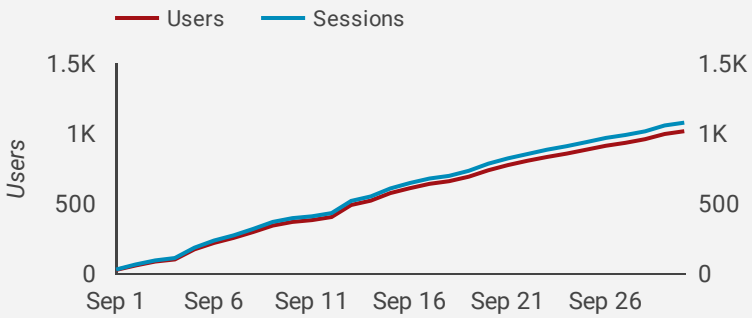

Users & Sessions

by Users, Sessions & Avg. Sessions Duration

Users

954.0

↑ 9.9%

Sessions

1.1K

↑ 5.2%

New Users

919.0

↑ 9.4%

Site Health

by Bounce Rate, Avg. Session Duration & Page Load Time

Bounce Rate

71.7%

↑ 10.2%

Session Duration

01:02

↓ -26.5%

Page Load Time

7.5

↓ -12.3%

Traffic by Channel

Device Performance