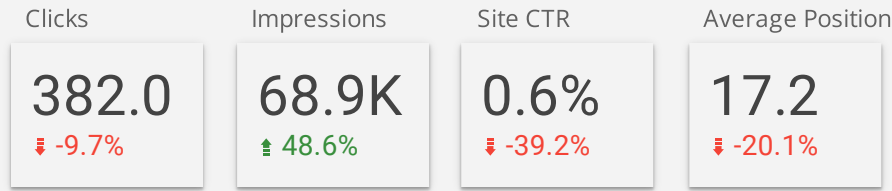

Search Terms & Clicks

by Clicks, Site CTR, Impressions & Average Position