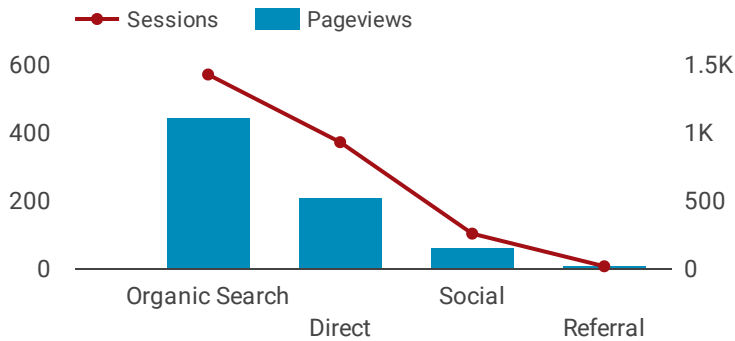

New Users

919.0

↑ 9.4%

Site Health

by Bounce Rate, Avg. Session Duration & Page Load Time

Bounce Rate

71.7%

↑ 10.2%

Session Duration

01:02

↓ -26.5%

Page Load Time

7.5

↓ -12.3%

Traffic by Channel

Device Performance

Top Pages

	Landing Page	Sessions	Pageviews
1.	/	132	~1100
2.	/members/louis-cafe/tab/menu/	103	~400
3.	/members/louis-cafe/	68	~300
4.	/members/rose-hill-reporter/	43	~200
5.	/login/	23	~100
6.	/news/page/2/	81	~300
7.	/events/	42	~200
8.	/members/red-line-auto-repair-llc/	29	~100
9.	/members/fall-festival/	33	~100
10.	/members/rose-hill-senior-center-2/	18	~50