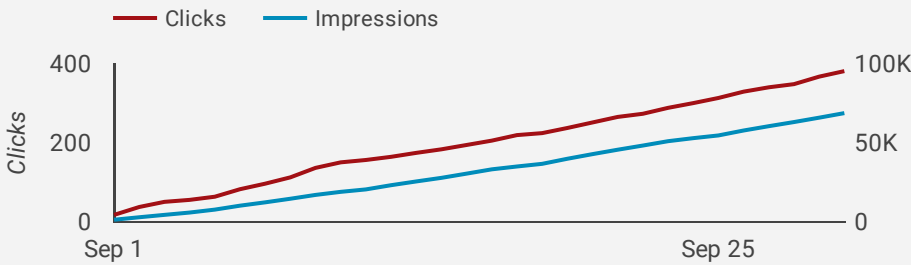

Search Terms & Clicks

by Clicks, Site CTR, Impressions & Average Position