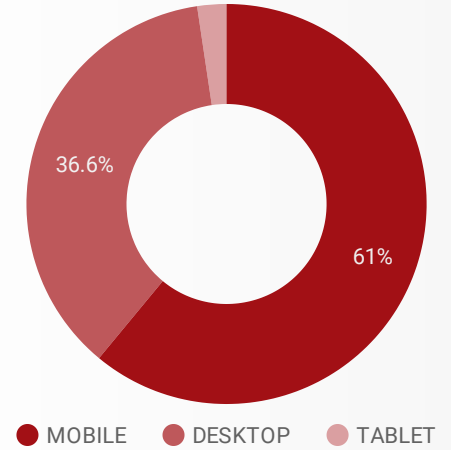

Top Pages

	Landing Page	Sessions	Pageviews
1.	/	132	~1100
2.	/members/louis-cafe/tab/menu/	103	~400
3.	/members/louis-cafe/	68	~300
4.	/members/rose-hill-reporter/	43	~200
5.	/login/	23	~100
6.	/news/page/2/	81	~300
7.	/events/	42	~200
8.	/members/red-line-auto-repair-llc/	29	~100
9.	/members/fall-festival/	33	~100
10.	/members/rose-hill-senior-center-2/	18	~50

Search Terms & Clicks

by Clicks, Site CTR, Impressions & Average Position

Device Usage

by Clicks

	Query	Clicks	Site CTR	Impressions	Average Position
1.	louis rose hill cafe menu	29	14.08%	206	1.95
2.	rose hill chamber of commerce	24	63.16%	38	1.08
3.	rose hill fall festival	7	2.27%	308	3.78
4.	kountry kitchen cafe menu	7	23.33%	30	4.57
5.	louis cafe	6	3.77%	159	8.08
6.	louis cafe menu	5	23.81%	21	5.1
7.	rose hill city wide garage sale 2022	5	10.87%	46	4.39
8.	rose hill senior center	4	6.78%	59	7.47
9.	rose hill ks	3	0.32%	929	9.41
10.	louies cafe	3	1.61%	186	10.01
11.	louis menu	3	21.43%	14	19.14
12.	air capital counseling	3	2.54%	118	3.61
13.	rose hill kansas	3	0.64%	467	9.21
14.	rose hill ks news	2	13.33%	15	2.4
15.	rose hill pharmacy	2	0.51%	392	6.27
16.	louis rose hill ks	2	3.39%	59	4.61
17.	rose hill vet clinic	2	1.77%	113	7.24
18.	louis rose hill	2	1.82%	110	4.84
19.	bloom kansas	2	2.9%	69	7.45
20.	gerald amato	2	3.64%	55	7.36